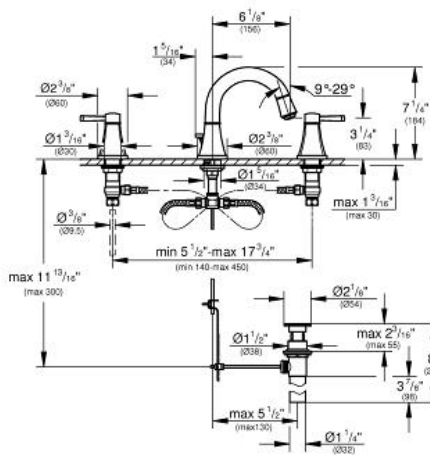

GRANDERA 8" Widespread Two-Handle Bathroom Faucet S-Size

MODEL # 2041800A

Pure Freude
an Wasser

Product Description:

GRANDERA

8" Widespread Two-Handle Bathroom Faucet S-Size

Standard Specification:

- Valves hot/cold with 1/2" cartridge (90°)
- GROHE StarLight chrome finish
- GROHE EcoJoy technology for less water and perfect flow
- GROHE AquaGuide adjustable mousseur 1.2 gpm
- 1 1/4" pop-up waste set
- Max flow rate: 1.2 gpm (4.56 L/min)

Applicable Codes & Standards:

- Energy Policy Act of 1992
- NSF 61
- ASME A112.18.1/CSA B125.1
- US Federal and State material regulations
- EPA WaterSense®
- ICC/ANSI A117.1

Color:

- 2041800A StarLight Chrome